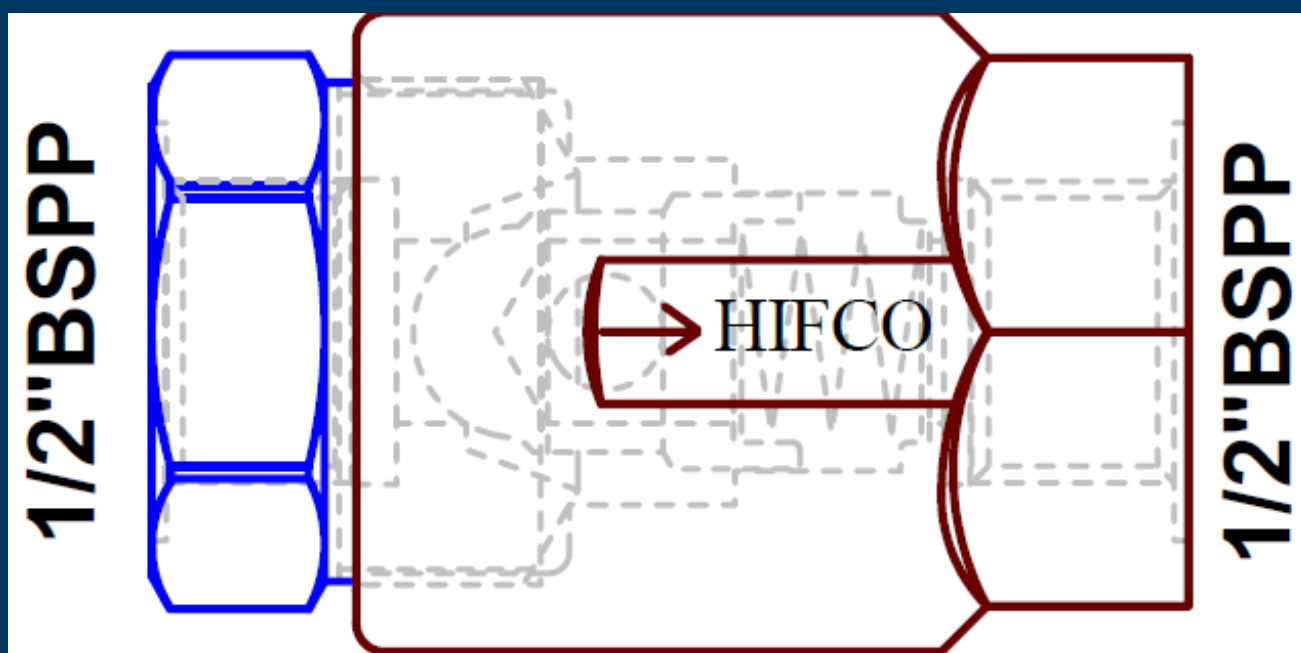

HIFCO CKV 12.7/1/2"BSPP

(Check valve - Non return valve)

Oxygen

P/N: 3952

- Orifice: 12.7mm (1/2")
- Ends: 1/2" BSPP Fem.
- MWP: 6000 PSI (410 bar)
- Materials: Oxygen compatible

*Can be supplied with connecting face seal couplings/fittings