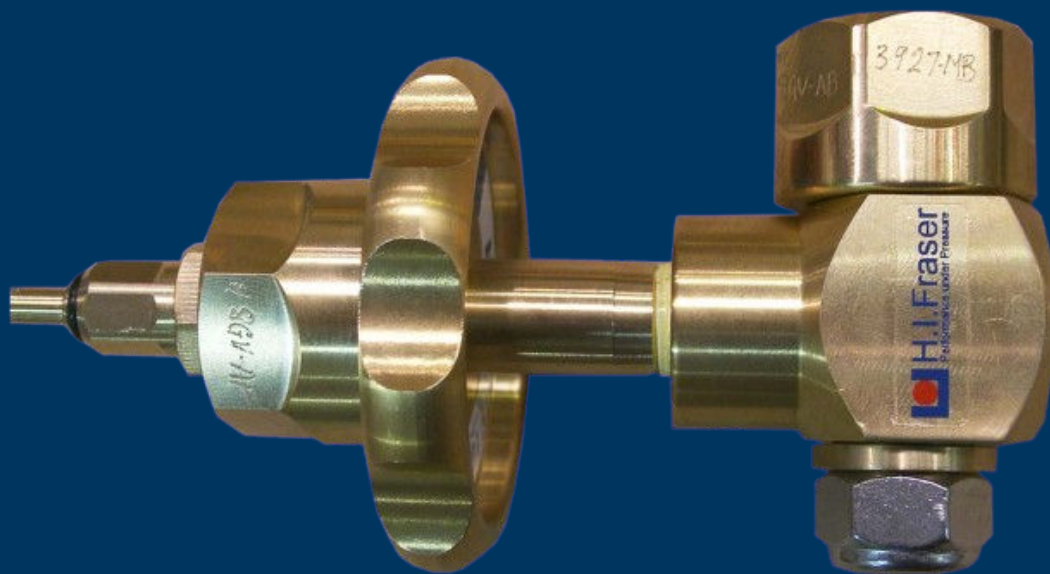

CGA346 Connector

with right angle swivel

Manual operation
WP 320 Bar

Long life connector made of high tensile brass alloy. Designed to attach to the end of filling hoses for filling side entry industrial & medical gases. Integrated right angle swivel allows the hose to rotate around its longitudinal axis resulting in much less bending of the hoses while under pressure leading to longer life of the hose and safer filling operations